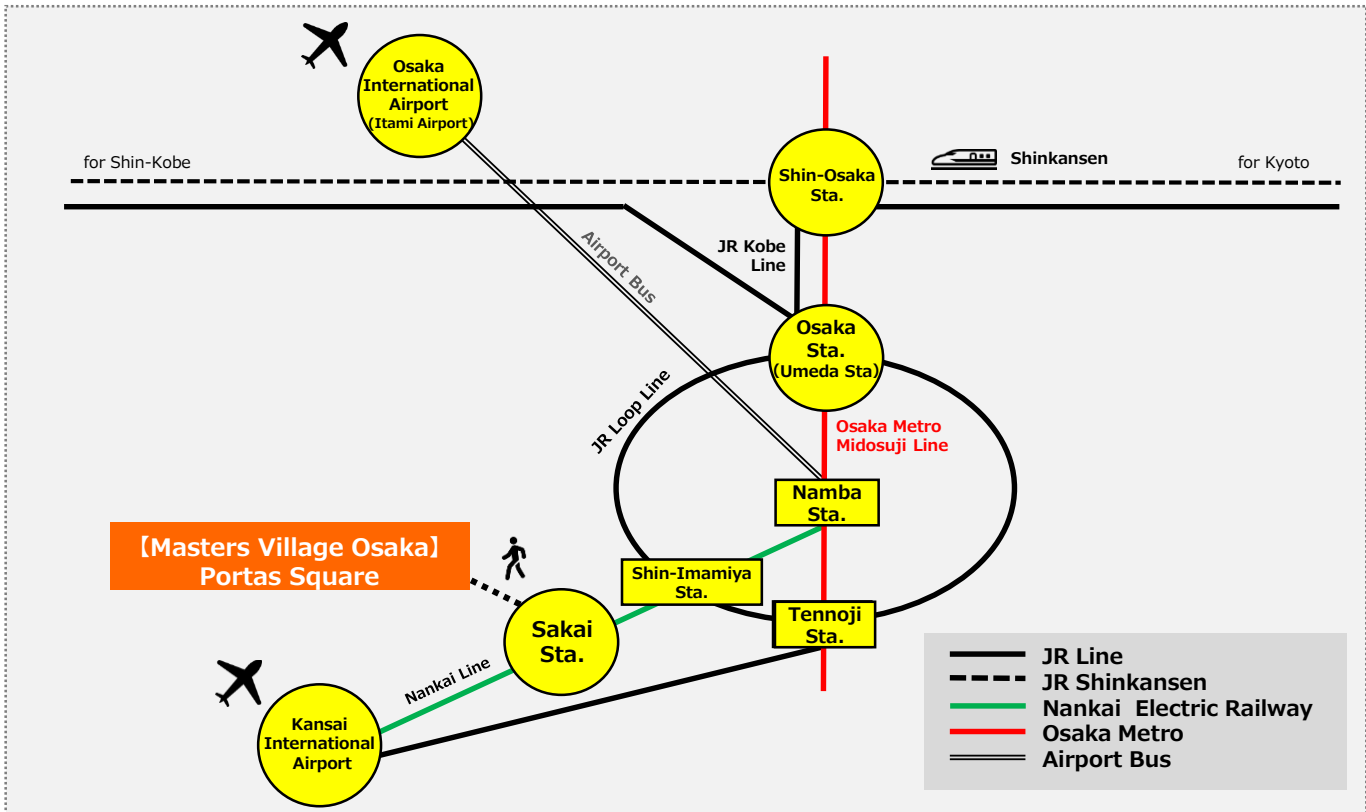

Venue

Osaka Pref.
Sakai City

Masters Village Osaka Portas Square

(Directly connected to Nankai Sakai Station)

4-45-1 Ebisujima-cho, Sakai-ku, Sakai city
<http://www.agoraregency-sakai.com/>

Access to Masters Village Osaka

✈ From Kansai International Airport

✈ From Osaka International Airport (Itami Airport)

🚄 From Shin-Osaka Station

- JR Line
- - - JR Shinkansen
- Nankai Electric Railway
- Osaka Metro
- Airport Bus

■ Access map to Masters Village

■ Transportation information to Masters Village Osaka (Portas Square)

- From Nankai Sakai station, please proceed to West Exit and along the roundabout, "Portas Square" is situated in front of Hotel Agora Regency Osaka.

■ Other traffic precautions

Transport passes(original KANSAI ONE PASS, original JR Kansai Wide Area Pass) will be delivered to Center Village's or Masters Village's Games Check-in if you have applied in advance.