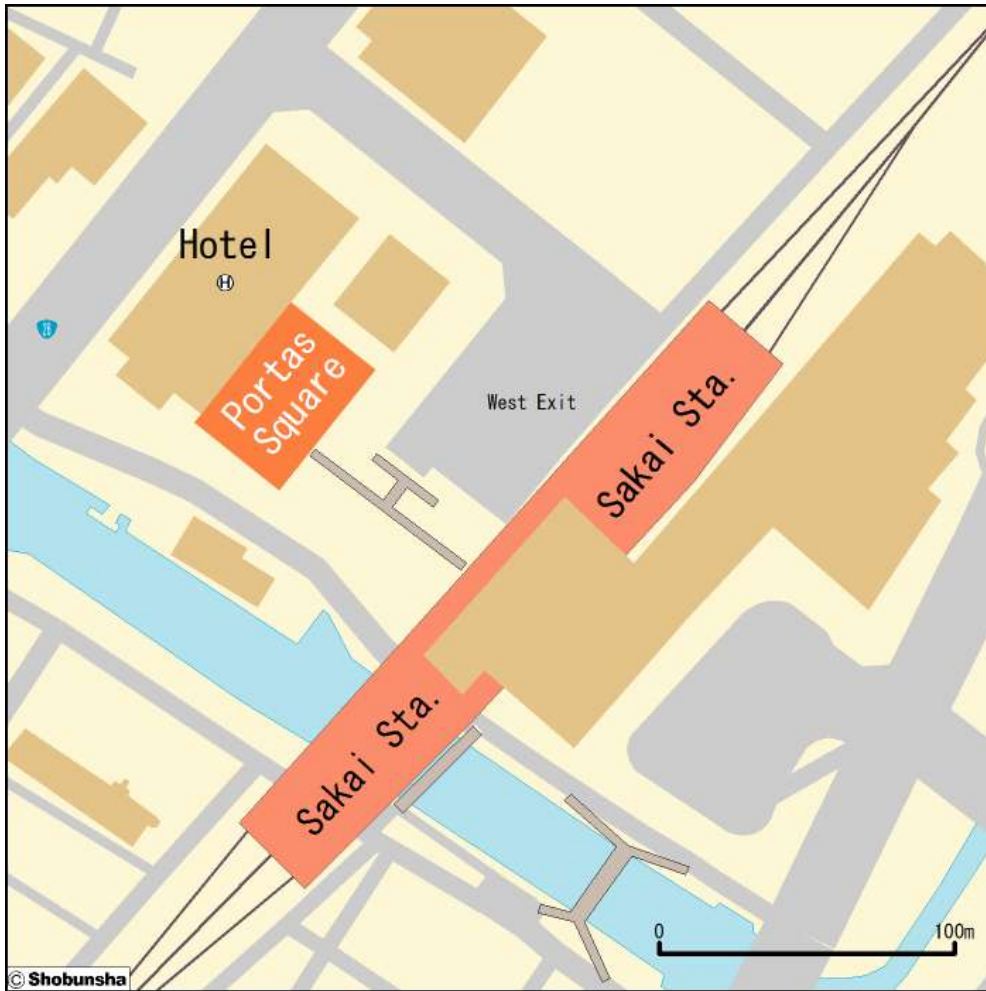

Venue

Osaka Pref.
Sakai City

Masters Village Osaka Portas Square

(Directly connected to Nankai Sakai Station)

4-45-1 Ebisujima-cho, Sakai-ku, Sakai city
<http://www.agoraregency-sakai.com/>

Access to Masters Village Osaka

■ Transportation information to Masters Village Osaka (Portas Square)

- From Nankai Sakai station, please proceed to West Exit and along the roundabout, "Portas Square" is situated in front of Hotel Agora Regency Osaka.

■ Other traffic precautions

Transport passes(original KANSAI ONE PASS, original JR Kansai Wide Area Pass) will be delivered to Center Village's or Masters Village's Games Check-in if you have applied in advance.