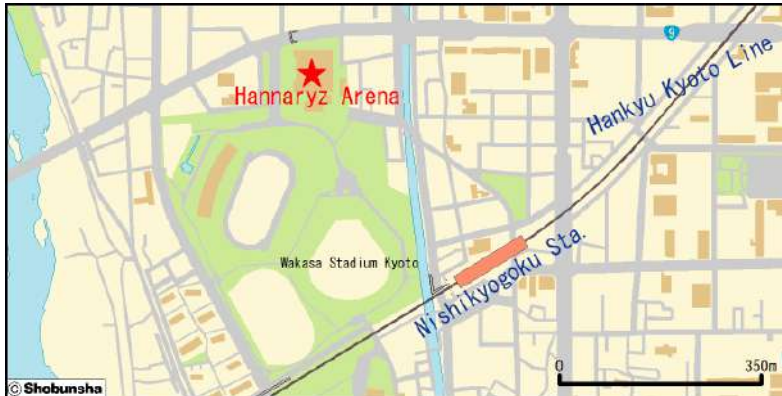

Information about other routes

Access map to the venue