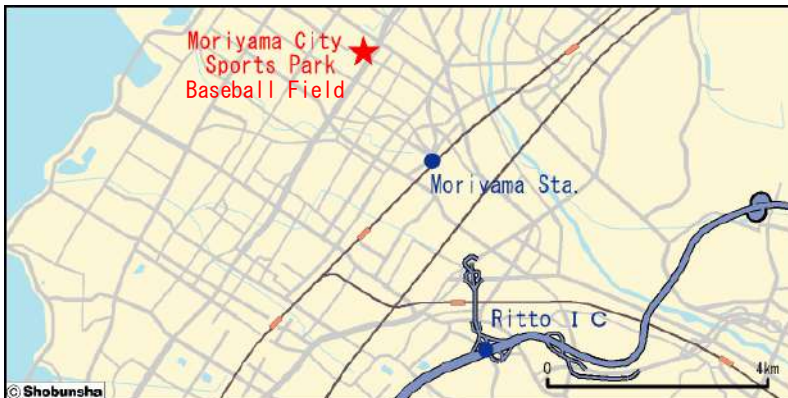

Access map to the venue