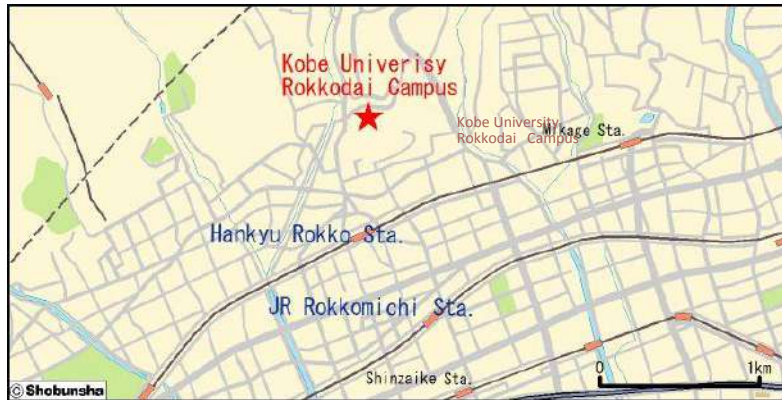

Information about other routes

Access map to the venue