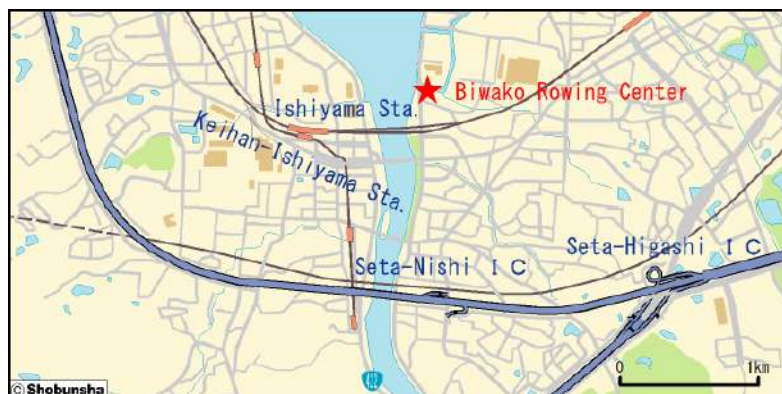

### From Osaka Station (Center Village) to the venue

(OP Original Kansai One Pass usable section    WP Original JR Kansai Wide Area Pass usable section)

Mode	Time	Depart	Arrive	Traffic pass	Route	Time
Train	JR	Osaka Sta.	Ishiyama Sta.	<span style="background-color: #76b82a; color: white; padding: 2px;">OP</span> <span style="background-color: #0070c0; color: white; padding: 2px;">WP</span>	JR Kyoto Line Special Rapid for Shin-Osaka, Takatsuki, Kyoto	45min.
Walking		Ishiyama Sta.	Venue			20min.

### From Masters Village Shiga to the venue

Masters Village Shiga: "Hamaotsu Arcus"

※13-minute walk from JR Otsu Station / 5-minute walk from Keihan Biwako-Hamaotsu Station

Mode	Line	Depart	Arrive	Traffic pass	Route	Time
Walking		Masters Village	Otsu Sta.			13min.
Train	JR	Otsu Sta.	Ishiyama Sta.	<span style="background-color: #76b82a; color: white; padding: 2px;">OP</span> <span style="background-color: #0070c0; color: white; padding: 2px;">WP</span>	Biwako Line Special Rapid for Kusatu, Maibara	3min.
Walking		Ishiyama Sta.	Venue			20min.

Mode	Line	Depart	Arrive	Traffic pass	Route	Time
Walking		Masters Village	Biwako-Hamaotsu Sta.			10min.
Train	Keihan Electric Railway	Biwako-Hamaotsu Sta.	Keihan-Ishiyama Sta.	OP	Ishiyamasakamoto Line for Keihan-Zeze, Ishiyamadera	8min.
Walking		Keihan-Ishiyama Sta.	Venue			20min.

## Access map to the venue