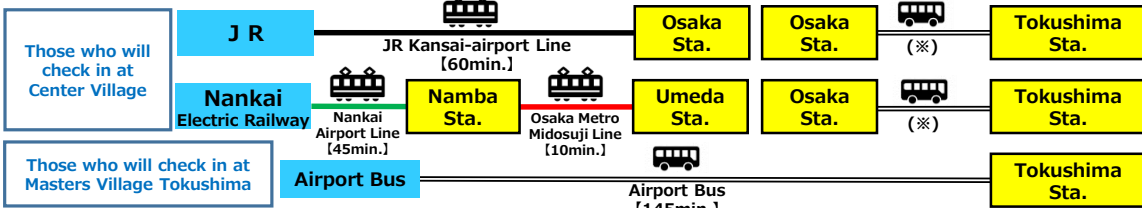

WORLD MASTERS GAMES 2021 KANSAI JAPAN

Venue

Tokushima Pref.

Masters Village Tokushima Tokushima Clement Plaza

1-chome 61, Terashima Honmachi Nishi, Tokushima City
<https://www.clementplaza.com/>

Access to Masters Village Tokushima

✈ From Kansai International Airport

(※) Shuttle Bus / Highway Bus [150min.]

✈ From Osaka International Airport (Itami Airport)

From Shin-Osaka Station

✈ From Tokushima Awaodori Airport

※ "Original JR Kansai Wide Area Pass" can be used for exclusive shuttle bus from Osaka to Tokushima. It will be delivered to Games Check-in at Center Village located near JR Osaka Station if you have applied in advance.

Tokushima Clement Plaza

■ Access map Masters Village

■ Transportation information to Masters Village Tokushima (Tokushima Clement Plaza)

- It is directly connected to JR Tokushima Station. Please use the entrance of Tokushima Station. I am planning. "Conference reception and Information center" is on the 5th floor of Tokushima Clement Plaza in Tokushima Station, and "Communication Area for player and Official goods shop" is on the 4th floor of the same plaza. After the opening hours of the plaza (20: 00-21: 00), please take the elevator at Tokushima Station to the 5th floor. During business hours (10: 00-20: 00), please use the "Tokushima Station Premises Entrance", "South Side Station Aisle Entrance" or "Elevator"