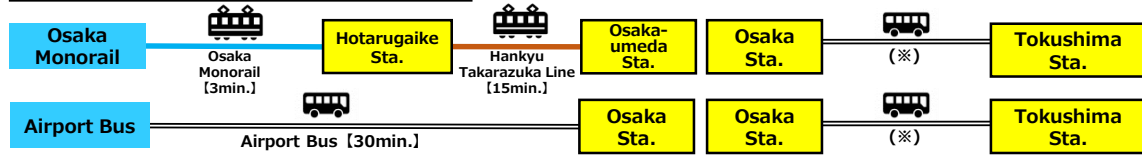

WORLD MASTERS GAMES 2021 KANSAI JAPAN

Venue

Tokushima Pref.

Masters Village Tokushima Tokushima Clement Plaza

1-chome 61, Terashima Honmachi Nishi, Tokushima City
<https://www.clementplaza.com/>

Access to Masters Village Tokushima

✈ From Kansai International Airport

(※) Shuttle Bus / Highway Bus [150min.]

✈ From Osaka International Airport (Itami Airport)

From Shin-Osaka Station

✈ From Tokushima Awaodori Airport

※ "Original JR Kansai Wide Area Pass" can be used for exclusive shuttle bus from Osaka to Tokushima. It will be delivered to Games Check-in at Center Village located near JR Osaka Station if you have applied in advance.