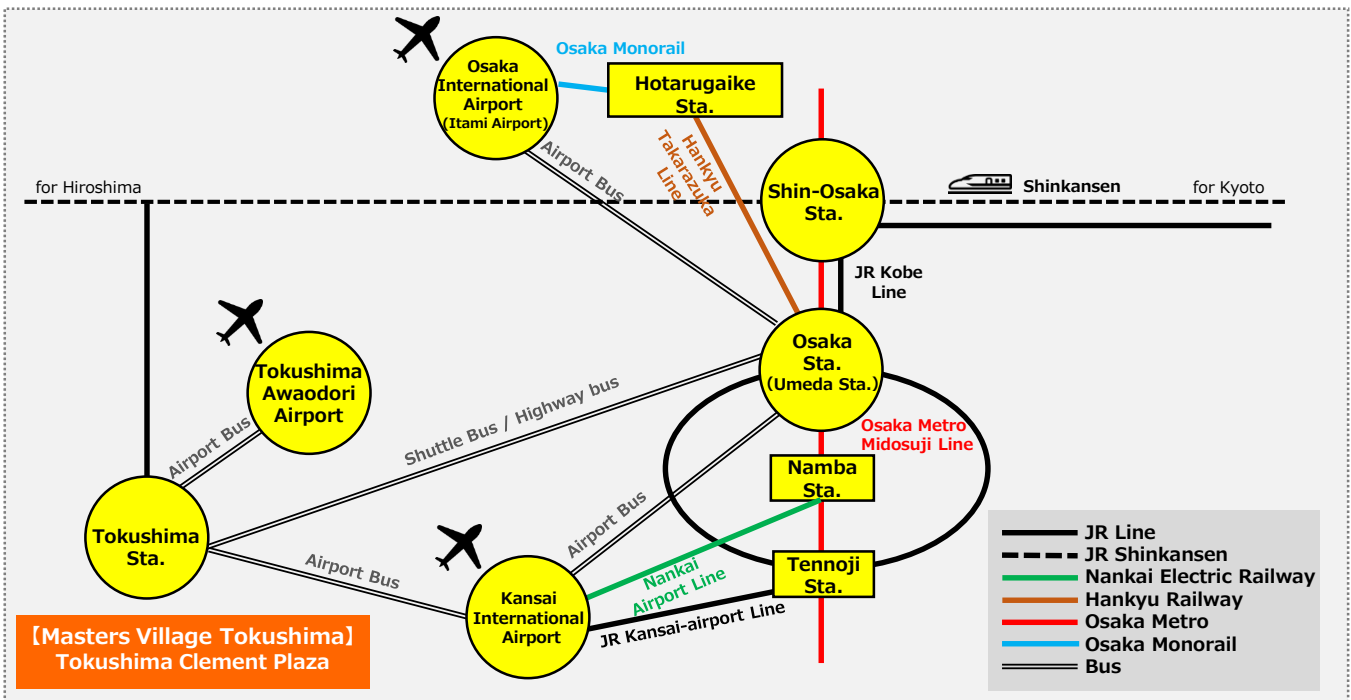

✈ From Kansai International Airport

(※) Shuttle Bus / Highway Bus [150min.]

✈ From Osaka International Airport (Itami Airport)

From Shin-Osaka Station

✈ From Tokushima Awaodori Airport

※ "Original JR Kansai Wide Area Pass" can be used for exclusive shuttle bus from Osaka to Tokushima. It will be delivered to Games Check-in at Center Village located near JR Osaka Station if you have applied in advance.

Tokushima Clement Plaza

■ Access map Masters Village

■ Transportation information to Masters Village Tokushima (Tokushima Clement Plaza)

- It is directly connected to JR Tokushima Station. Please use the entrance of Tokushima Station. I am planning. "Conference reception and Information center" is on the 5th floor of Tokushima Clement Plaza in Tokushima Station, and "Communication Area for player and Official goods shop" is on the 4th floor of the same plaza. After the opening hours of the plaza (20: 00-21: 00), please take the elevator at Tokushima Station to the 5th floor. During business hours (10: 00-20: 00), please use the "Tokushima Station Premises Entrance", "South Side Station Aisle Entrance" or "Elevator"

■ Other traffic precautions

- Transport passes(original KANSAI ONE PASS, original JR Kansai Wide Area Pass) will be delivered to Center Village's or Masters Village's Games Check-in if you have applied in advance.
 - ※ Please note that if you purchase a similar transportation pass, the services will overlap.
- Please contact Gateway Information for directions to Masters village.
 - ※ Gateway Information are located at Kansai International Airport and Osaka International Airport.
- The frequency of shuttle bus service from Osaka station to Tokushima station that allows the use of transport pass is limited. Highway buses also operate this route, but a separate fare will be required.